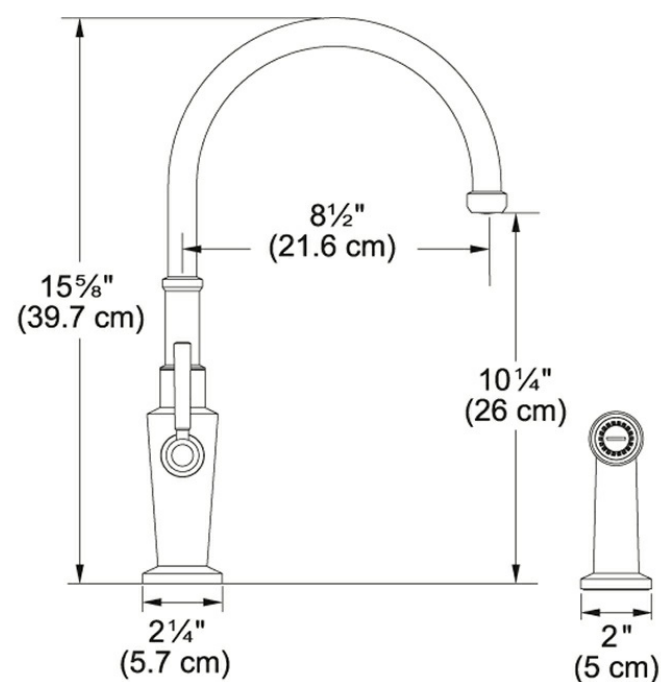

Technical Drawing

Article Numbers

FUN#	115.0619.344